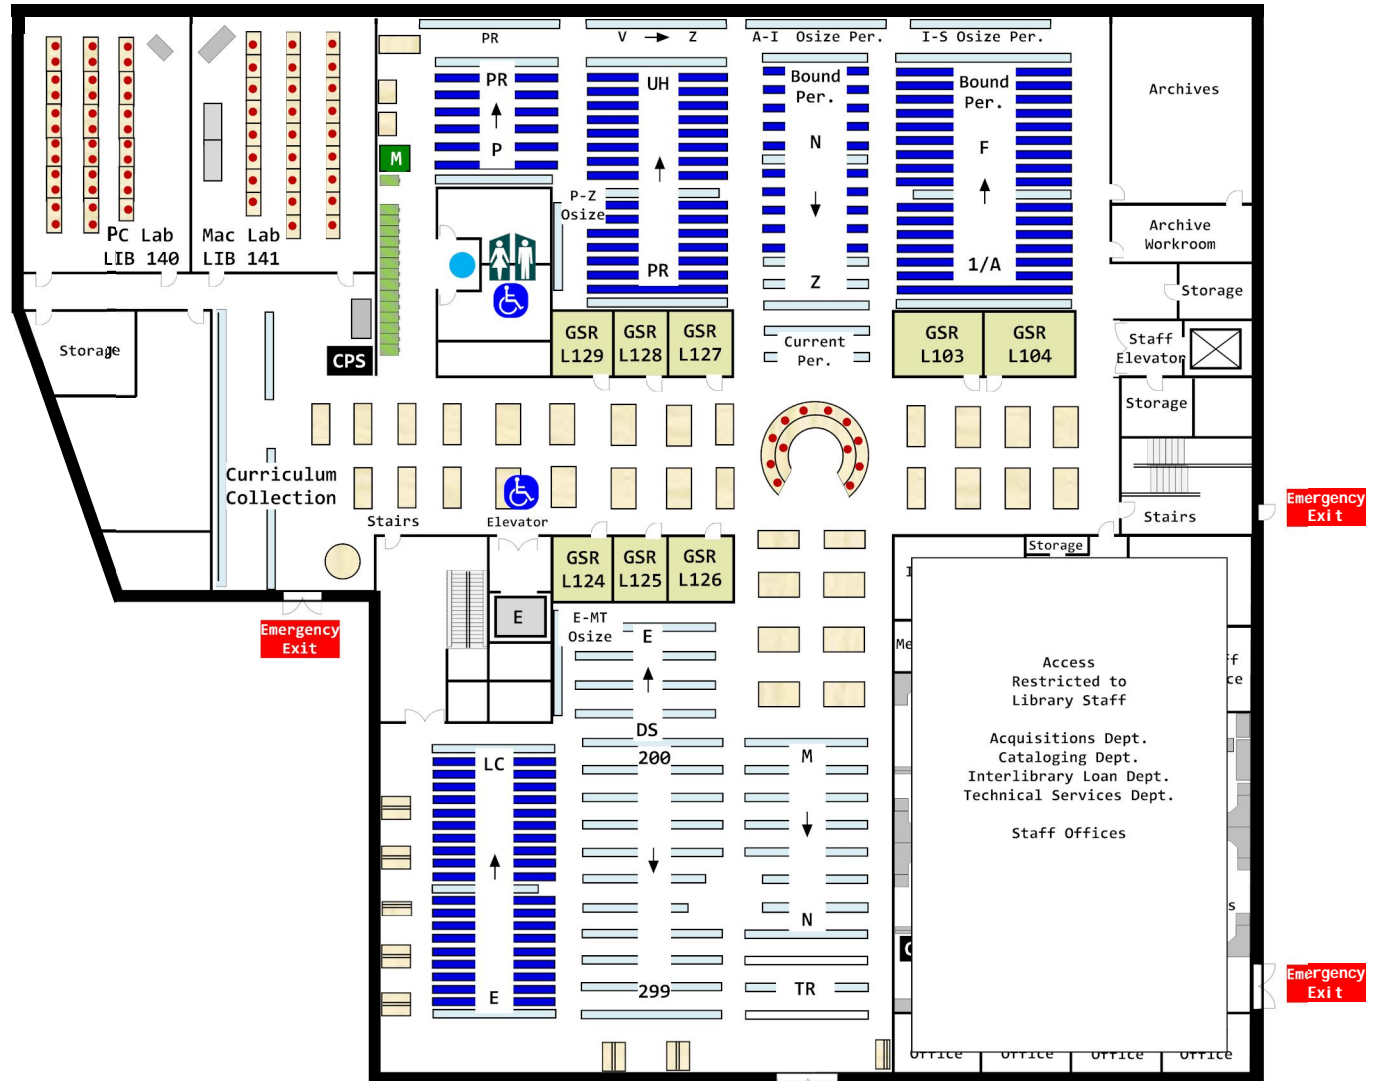

Lower Level

-  General Collections
-  General Collections in Compact Shelving
-  GSR Group Study Room
-  Study Carrels/Tables
-  Public Computer
-  Restrooms
-  ADA Access
-  Water Fountain
-  Public Elevator
-  Microform Reader
-  Microfilm/Microfiche Cabinets
-  Copier/Printer/Scanner

Lower West - Front of Library

Lower East - Rear of Library