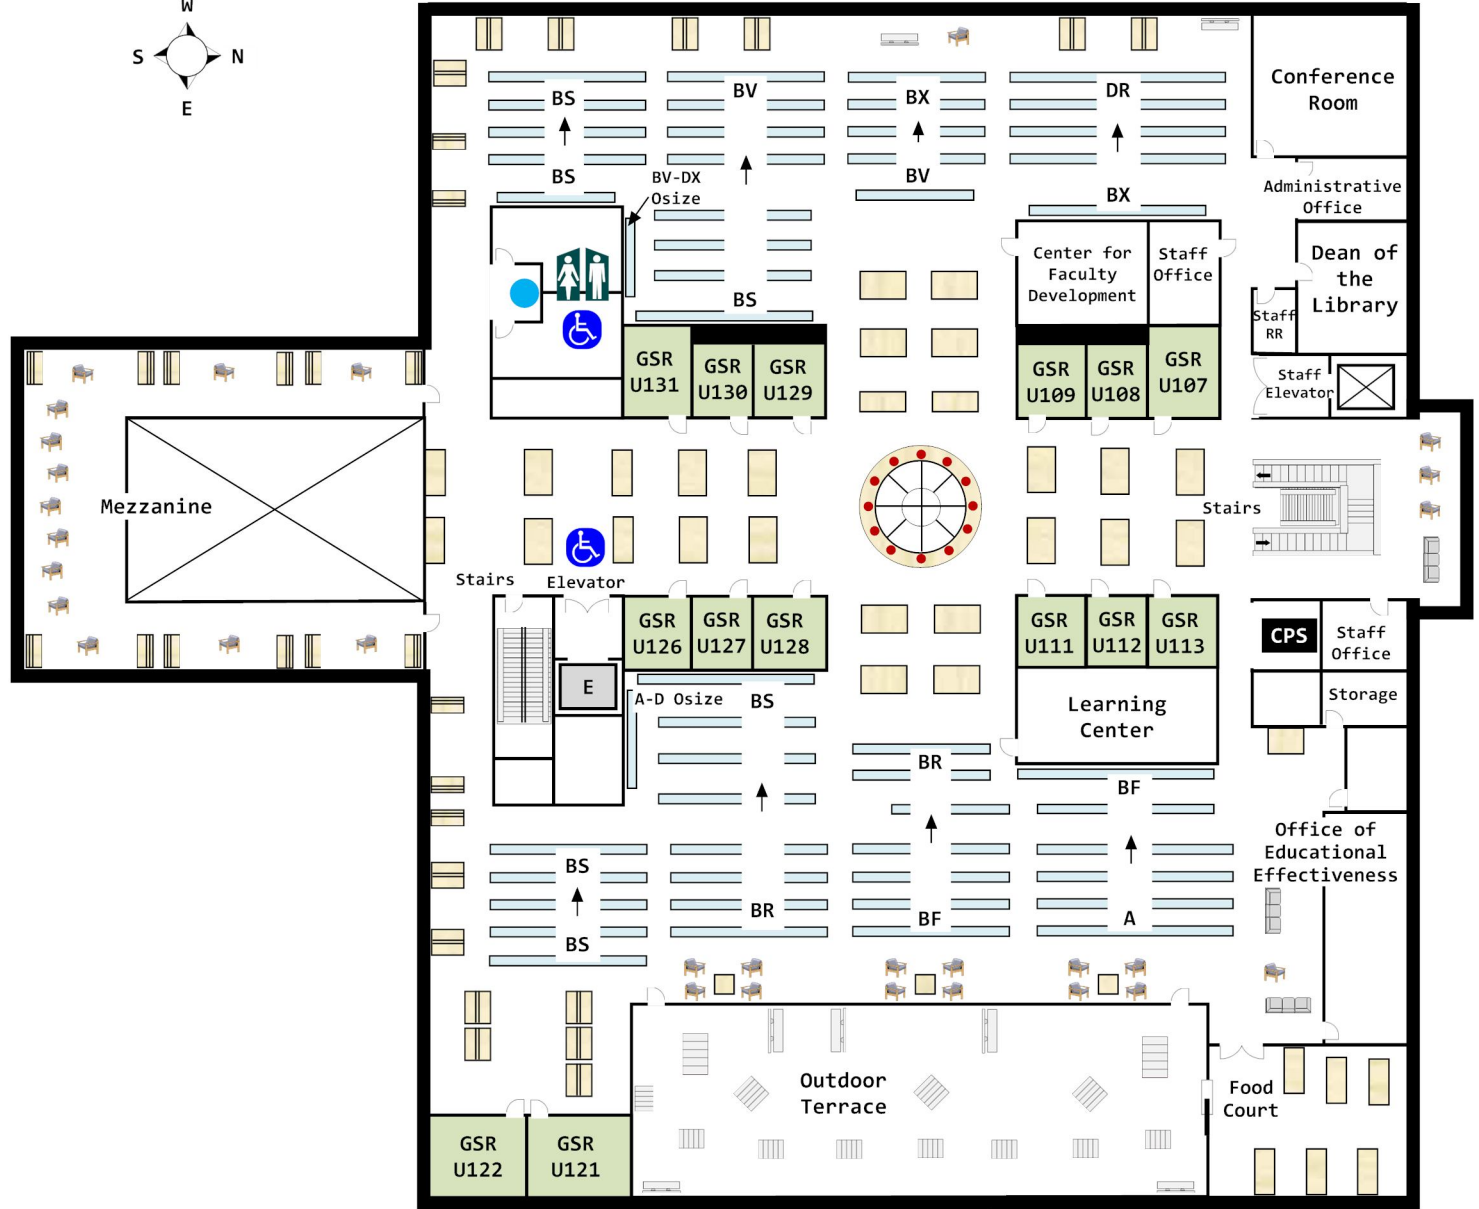

Upper Level

-  General Collections
-  GSR Group Study Room
-  Study Carrels/Tables
-  Public Computer
-  Restrooms
-  ADA Access
-  Water Fountain
-  Public Elevator
-  CPS Copier/Printer/Scanner

Upper West - Front of Library

Upper East - Rear of Library